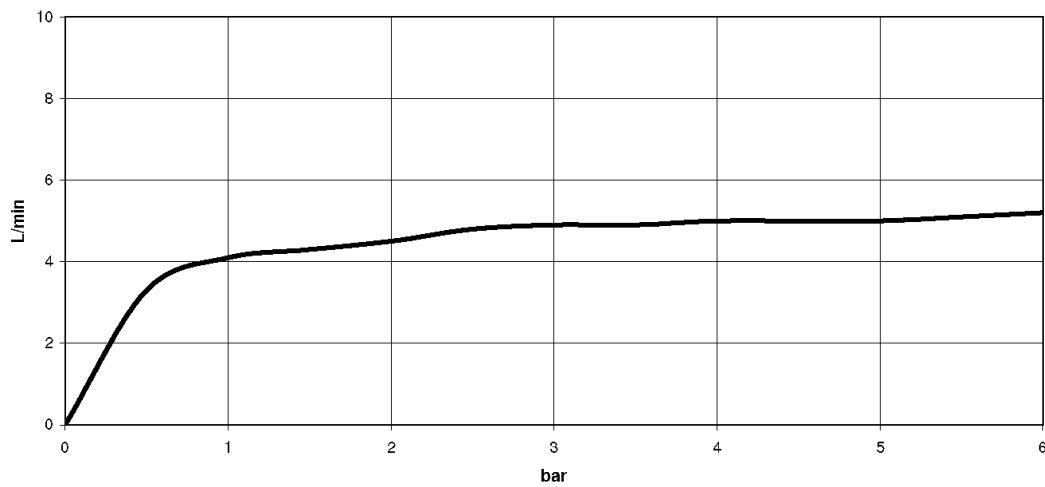

Shower - CL.1

Body spray without volume control - polished chrome

Article number: 28 518 782-00

Dimensional drawing

All dimensions in mm / inch = mm x 0,0394

Flow rate chart