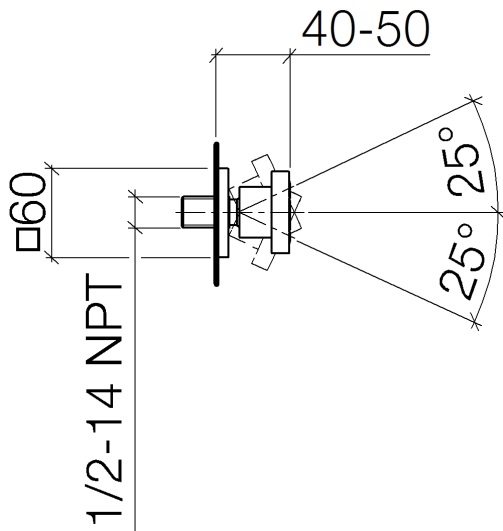

## Shower - CL.1

Body spray without volume control - polished chrome

Article number: 28 518 782-00

- Ø 2-1/8"
- swivels 25°
- Stream: Rain
- Descaling system
- Flange 2-3/8" x 2-3/8"
- 1/2" connection
- Water flow rate limited to max. 1.3 gpm

### Codes & Standards

- California Energy Commission (CEC)
- ASME A112.18.1/CSA B125.1

polished chrome

Accessory is required for this item.

Shower - CL.1

Body spray without volume control - polished chrome

### Dimensional drawing

All dimensions in mm / inch = mm x 0,0394