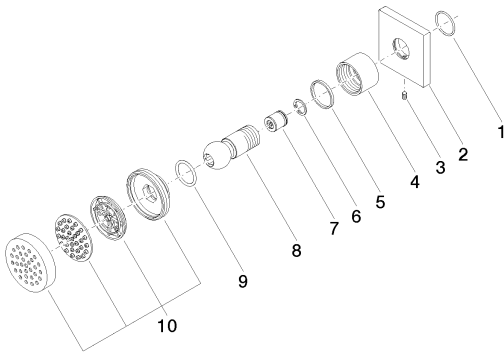

### Dimensional drawing

All dimensions in mm / inch = mm x 0,0394

35 080 970-90 0010

Rough-in adapter -

Shower - CL.1

Body spray without volume control - polished chrome

Article number: 28 518 782-00

### Spare parts list

Number	Item Number	Designation	Number of units
1	09 14 10 098 90	seal	1
2	09 27 98 003-00	rosette	1
3	09 31 11 048 90	pin	1
4	09 23 30 026-00	nut	1
5	09 14 15 010 90	ring	1
6	09 16 01 014 90	ring	1
7	09 23 01 048 90	back-flow preventer	1
8	09 21 40 016-00	connection	1
9	09 14 10 015 90	seal	1
10	90 12 05 027 00-00	casing ( completely )	1