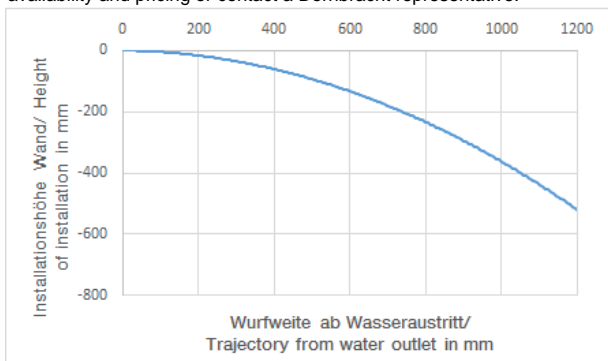

Shower - CL.1

Body spray without volume control - polished chrome

Article number: 28 518 782-00

Object surface finish diagram

More custom finish options are available via special production (xTra Service). Please see our finish matrix for availability and pricing or contact a Dornbracht representative.

35 080 970-90 0010

Rough-in adapter -